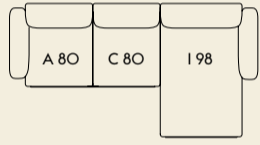

Width — 297 cm / 116.93"
Depth — 169 cm / 66.54"
Seat Depth — 136 cm / 53.6"

7