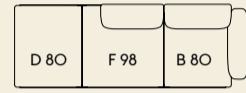

Width — 279 cm / 109.84"
Depth — 107 cm / 42.13"
Seat Depth — 74 cm / 29.2"

5