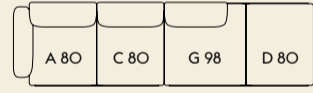

Width — 360 cm / 141.73"
Depth — 107 cm / 42.13"
Seat Depth — 74 cm / 29.2"

3