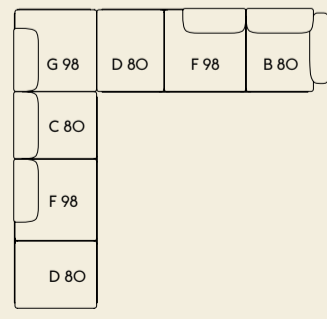

Width — 386 cm / 151.97"
Depth — 360 cm / 141.73"
Seat Depth — 74 cm / 29.2"

Cushion 70 x 50
Width — 70 cm / 27.6"
Height — 50 cm / 19.7"

Cushion 70 x 30
Width — 70 cm / 27.6"
Height — 30 cm / 11.8"