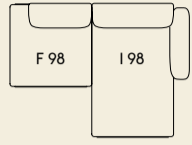

Width — 216 cm / 85.04"
Depth — 169 cm / 66.54"
Seat Depth — 136 cm / 53.6"