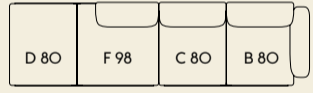

Width — 360 cm / 141.73"
Depth — 107 cm / 42.13"
Seat Depth — 74 cm / 29.2"

2