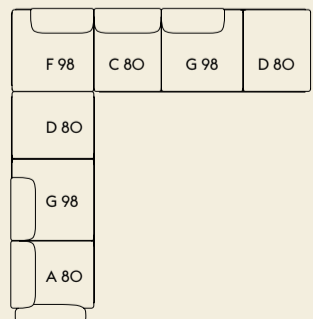

Width — 368 cm / 144.88"
Depth — 287 cm / 112.99"
Seat Depth — 74 cm / 29.2"

8

Width — 360 cm / 141.73"
Depth — 386 cm / 151.97"
Seat Depth — 74 cm / 29.2"

9