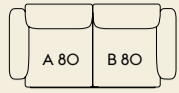

Ready-To-Ship Options

Textile upholstery options that are available now to be shipped from our warehouse to you.

Clay 12
Ocean 80

Availability

Please note that all variants are subject to stock availability and certifications across regions. Please check availability with your local retailer. Note that there are no ready-to-ship options for the UK.

2-Seater

1

Width — 198 cm / 77.95"
Depth — 107 cm / 42.13"
Seat Depth — 74 cm / 29.2"

2

Width — 198 cm / 77.95"
Depth — 107 cm / 42.13"
Seat Depth — 74 cm / 29.2"

3

Width — 198 cm / 77.95"
Depth — 107 cm / 42.13"
Seat Depth — 74 cm / 29.2"