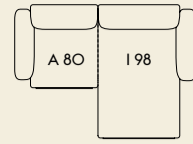

2-Seater

1

Width — 198 cm / 77.95"
Depth — 107 cm / 42.13"
Seat Depth — 74 cm / 29.2"

2

Width — 198 cm / 77.95"
Depth — 107 cm / 42.13"
Seat Depth — 74 cm / 29.2"

3

Width — 198 cm / 77.95"
Depth — 107 cm / 42.13"
Seat Depth — 74 cm / 29.2"

4

Width — 216 cm / 85.04"
Depth — 169 cm / 66.54"
Seat Depth — 136 cm / 53.6"

5

Width — 216 cm / 85.04"
Depth — 169 cm / 66.54"
Seat Depth — 136 cm / 53.6"

6

Width — 216 cm / 85.04"
Depth — 169 cm / 66.54"
Seat Depth — 136 cm / 53.6"