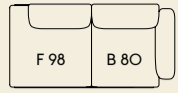

Ready-To-Ship Options

Textile upholstery options that are available now to be shipped from our warehouse to you.

Clay 12
Ocean 80

Availability

Please note that all variants are subject to stock availability and certifications across regions. Please check availability with your local retailer. Note that there are no ready-to-ship options for the UK.

2-Seater

1

Width — 198 cm / 77.95"
Depth — 107 cm / 42.13"
Seat Depth — 74 cm / 29.2"

2

Width — 198 cm / 77.95"
Depth — 107 cm / 42.13"
Seat Depth — 74 cm / 29.2"

3

Width — 198 cm / 77.95"
Depth — 107 cm / 42.13"
Seat Depth — 74 cm / 29.2"