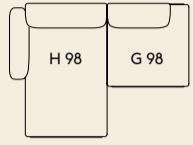

2-Seater

1

Width — 198 cm / 77.95"
Depth — 107 cm / 42.13"
Seat Depth — 74 cm / 29.2"

2

Width — 198 cm / 77.95"
Depth — 107 cm / 42.13"
Seat Depth — 74 cm / 29.2"

3

Width — 198 cm / 77.95"
Depth — 107 cm / 42.13"
Seat Depth — 74 cm / 29.2"

4

Width — 216 cm / 85.04"
Depth — 169 cm / 66.54"
Seat Depth — 136 cm / 53.6"

5

Width — 216 cm / 85.04"
Depth — 169 cm / 66.54"
Seat Depth — 136 cm / 53.6"

6

Width — 216 cm / 85.04"
Depth — 169 cm / 66.54"
Seat Depth — 136 cm / 53.6"