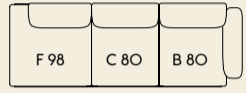

7

Width — 216 cm / 85.04"
Depth — 169 cm / 66.54"
Seat Depth — 136 cm / 53.6"

3-Seater

1

Width — 279 cm / 109.84"
Depth — 107 cm / 42.13"
Seat Depth — 74 cm / 29.2"

2

Width — 279 cm / 109.84"
Depth — 107 cm / 42.13"
Seat Depth — 74 cm / 29.2"