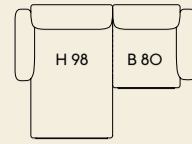

2-Seater

1

Width — 198 cm / 77.95"
Depth — 107 cm / 42.13"
Seat Depth — 74 cm / 29.2"

2

Width — 198 cm / 77.95"
Depth — 107 cm / 42.13"
Seat Depth — 74 cm / 29.2"

3

Width — 198 cm / 77.95"
Depth — 107 cm / 42.13"
Seat Depth — 74 cm / 29.2"

4

Width — 216 cm / 85.04"
Depth — 169 cm / 66.54"
Seat Depth — 136 cm / 53.6"

5

Width — 216 cm / 85.04"
Depth — 169 cm / 66.54"
Seat Depth — 136 cm / 53.6"

6

Width — 216 cm / 85.04"
Depth — 169 cm / 66.54"
Seat Depth — 136 cm / 53.6"