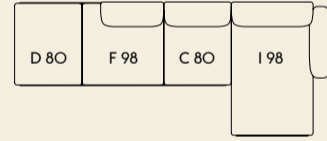

Width — 360 cm / 141.73"
Depth — 107 cm / 42.13"
Seat Depth — 74 cm / 29.2"

4

Width — 378 cm / 148.82"
Depth — 169 cm / 66.54"
Seat Depth — 136 cm / 53.6"

5