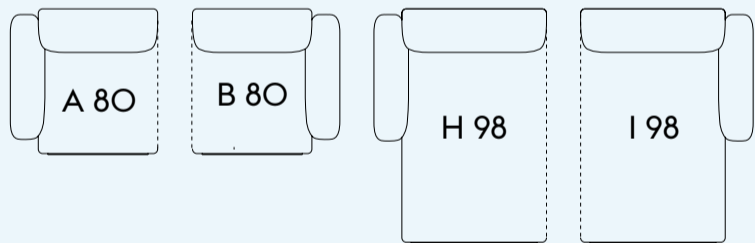

Armrest Module

Ottoman Module

Open-Ended Module

3 The Ottoman Module (D80) can only be used in extension of Open-Ended Modules (F98 or G98) or as the only free-standing I-Seater configuration possible to build.

Free-standing I-Seater

Open-Ended Module extensions

4 Specify optional cushions for added comfort and a lounging expression. See examples below.

Cushion 70 x 50

Width — 70 cm / 27.6"
Height — 50 cm / 19.7"