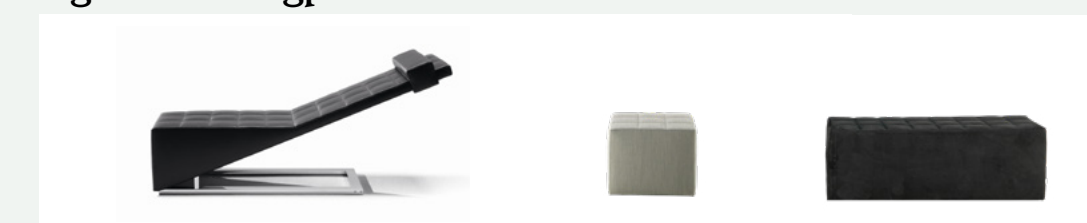

Nebu

Kambo & Kesi

Sigmund & Sigpouf

Major - low backrest

Major - high backrest

Darwin

Havana

Eclipse